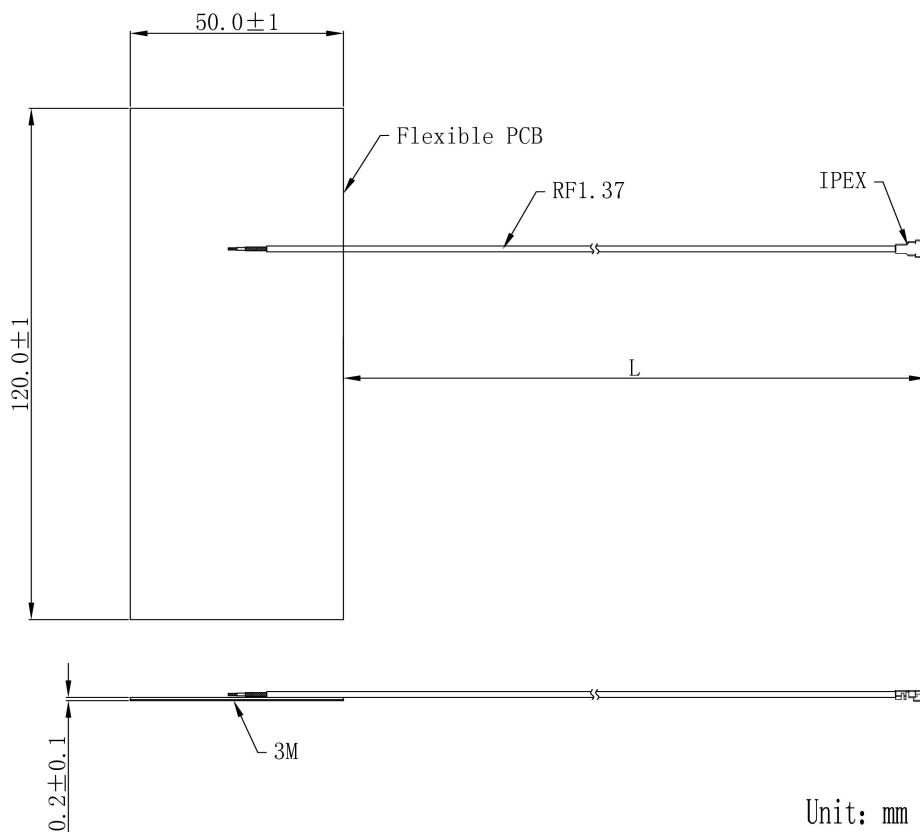

Zhejiang JC Antenna Co.,Ltd

Add: 398#, Zhenye Road, South Street, Jiaxing, Zhejiang, China

Http:// www.jinchanggps.com

E-mail: sale8@jinchanggps.com

Tel: 86-0573-83692157/83692605/83958637 Fax: 86-0573-83958635