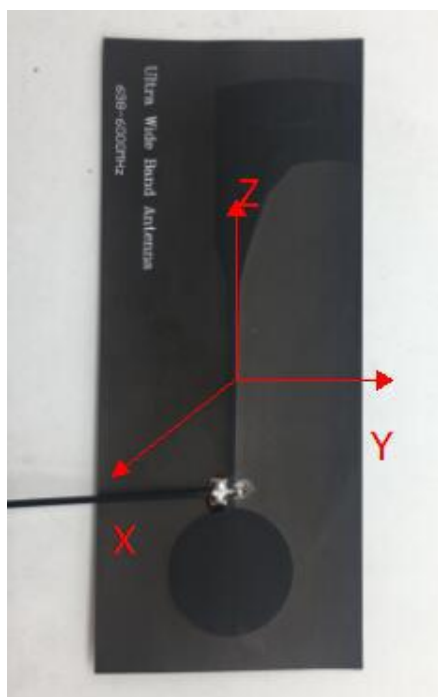

SPECIFICATIONS

Item	Specifications	
Antenna	Frequency Range	698~6000MHz
	Polarization	Linear
	Gain	5dBi max
	V.S.W.R	<2.0
	Impedance	50 Ω
	FPC Dimension	120*50*0.2mm
Mechanical	Cable	RF1.37 or others
	Connector	IPEX
	Mounting Method	Adhesive&Embedded
Environmental	Operating Temperature	-40°C~+85°C
	Vibration	10 to 55Hz with 1.5mm amplitude 2hours
	Environmentally Friendly	ROHS Compliant

Radiation Pattern

Zhejiang JC Antenna Co.,Ltd

Add: 398#, Zhenye Road, South Street, Jiaxing, Zhejiang, China

Http:// www.jinchanggps.com

E-mail: sale8@jinchanggps.com

Tel: 86-0573-83692157/83692605/83958637 Fax:86-0573-83958635